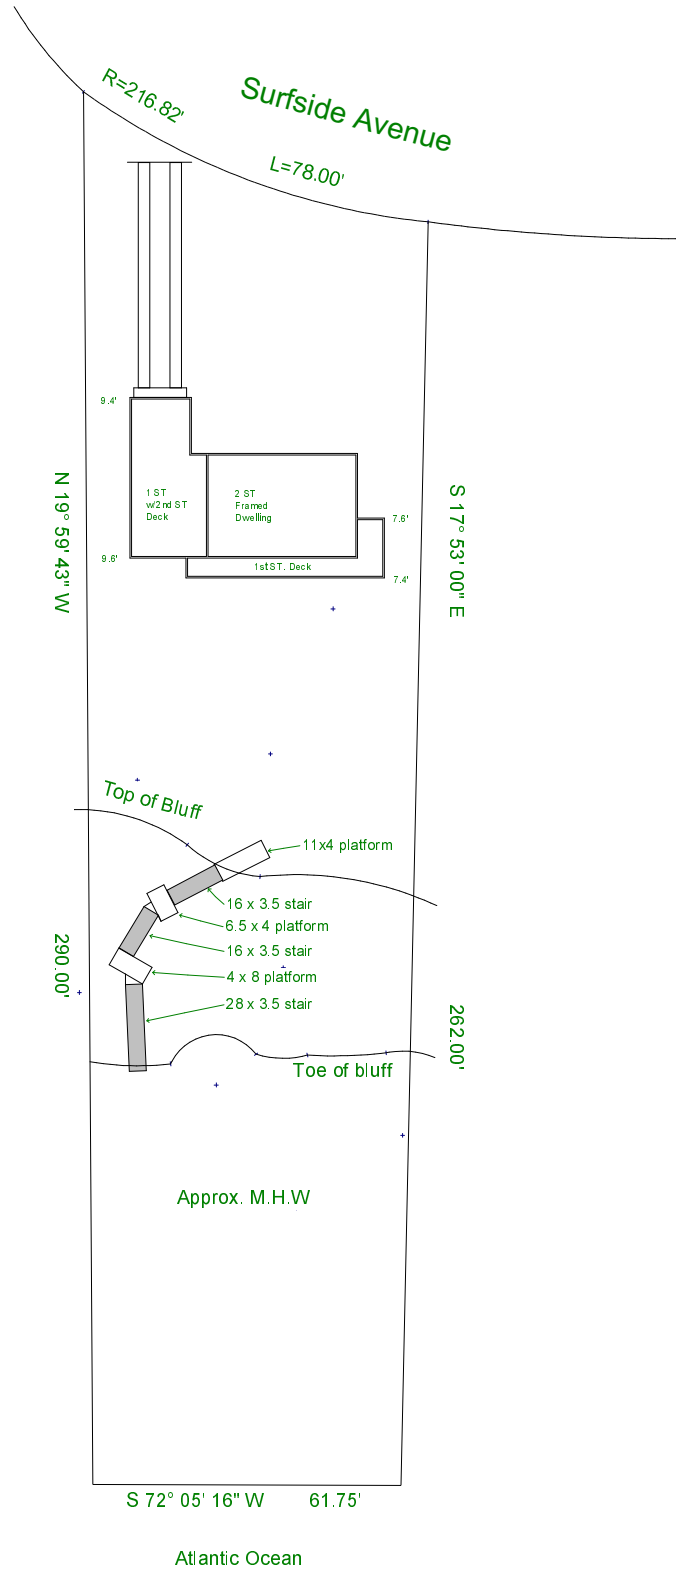

Map of Property
Situatē
Montauk, Town of East Hampton Suffolk Co, NY
Tax Map Ref: 0300-51-04-18 Scale = 1" - 40'

Cross Section - 1" = 10'