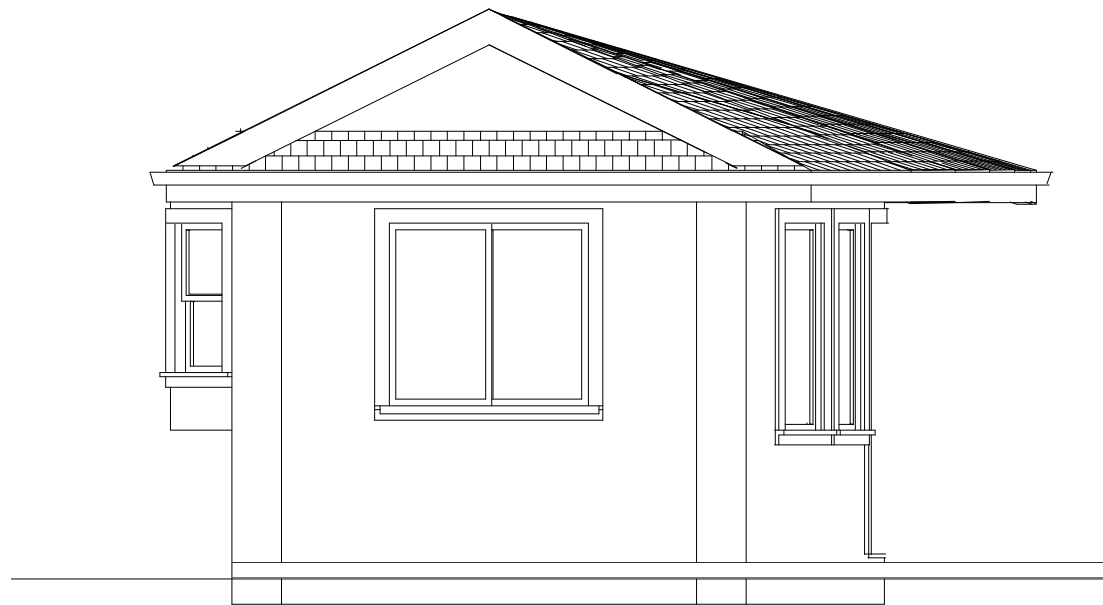

Jim & Theresa Tsunis
Belle Terre, NY

Pool House

Copyright (c) 2003, All rights reserved.

David A. Webb, Inc.

Design, Drafting, Engineering,
General Contracting

516 - 982 - 8502

Date	Drawn by	Scale	Sheet
4/4/03	DW	1/4" = 1'