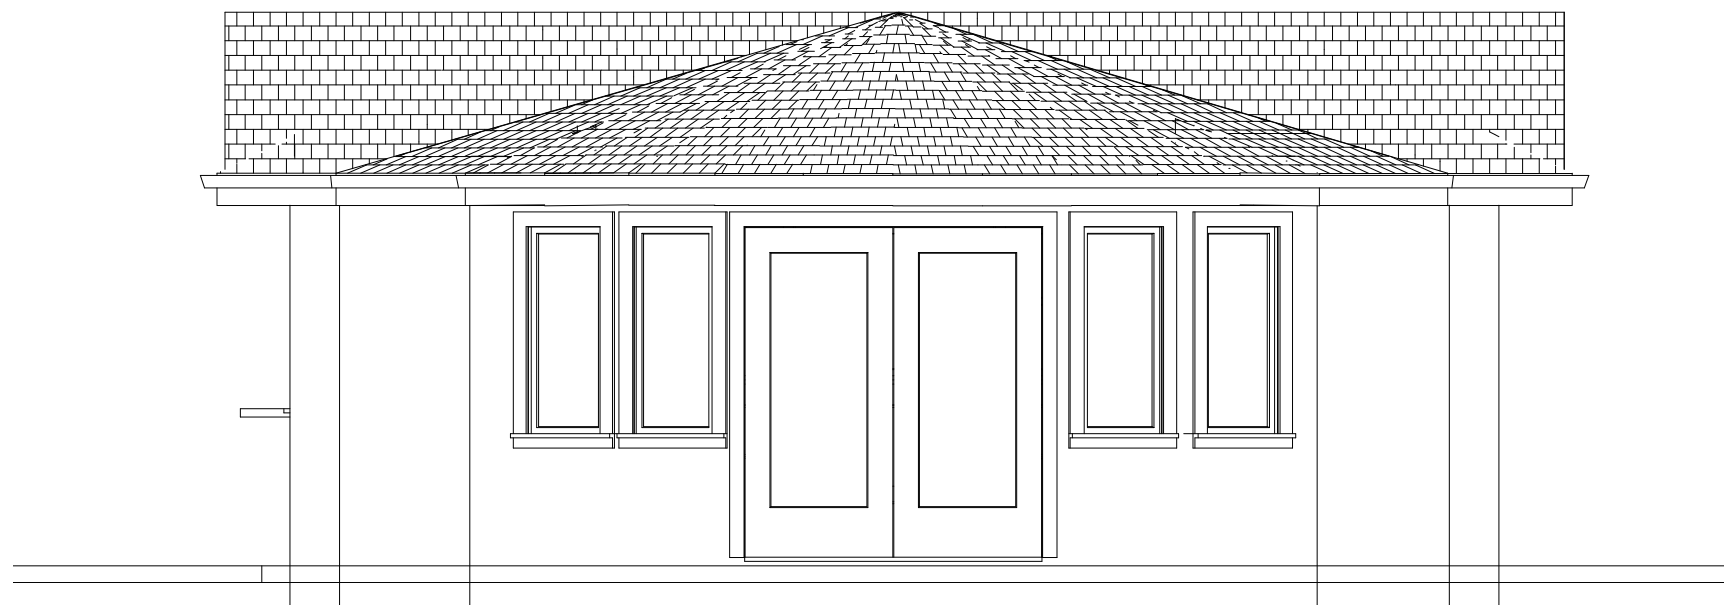

Jim & Theresa Tsunis
Belle Terre, NY

Pool House

Copyright (c) 2003, All rights reserved.

David A. Webb, Inc.

Design, Drafting, Engineering,
General Contracting

516 - 982 - 8502

Date	Drawn by	Scale	Sheet
4/4/03	DW	1/4" = 1'