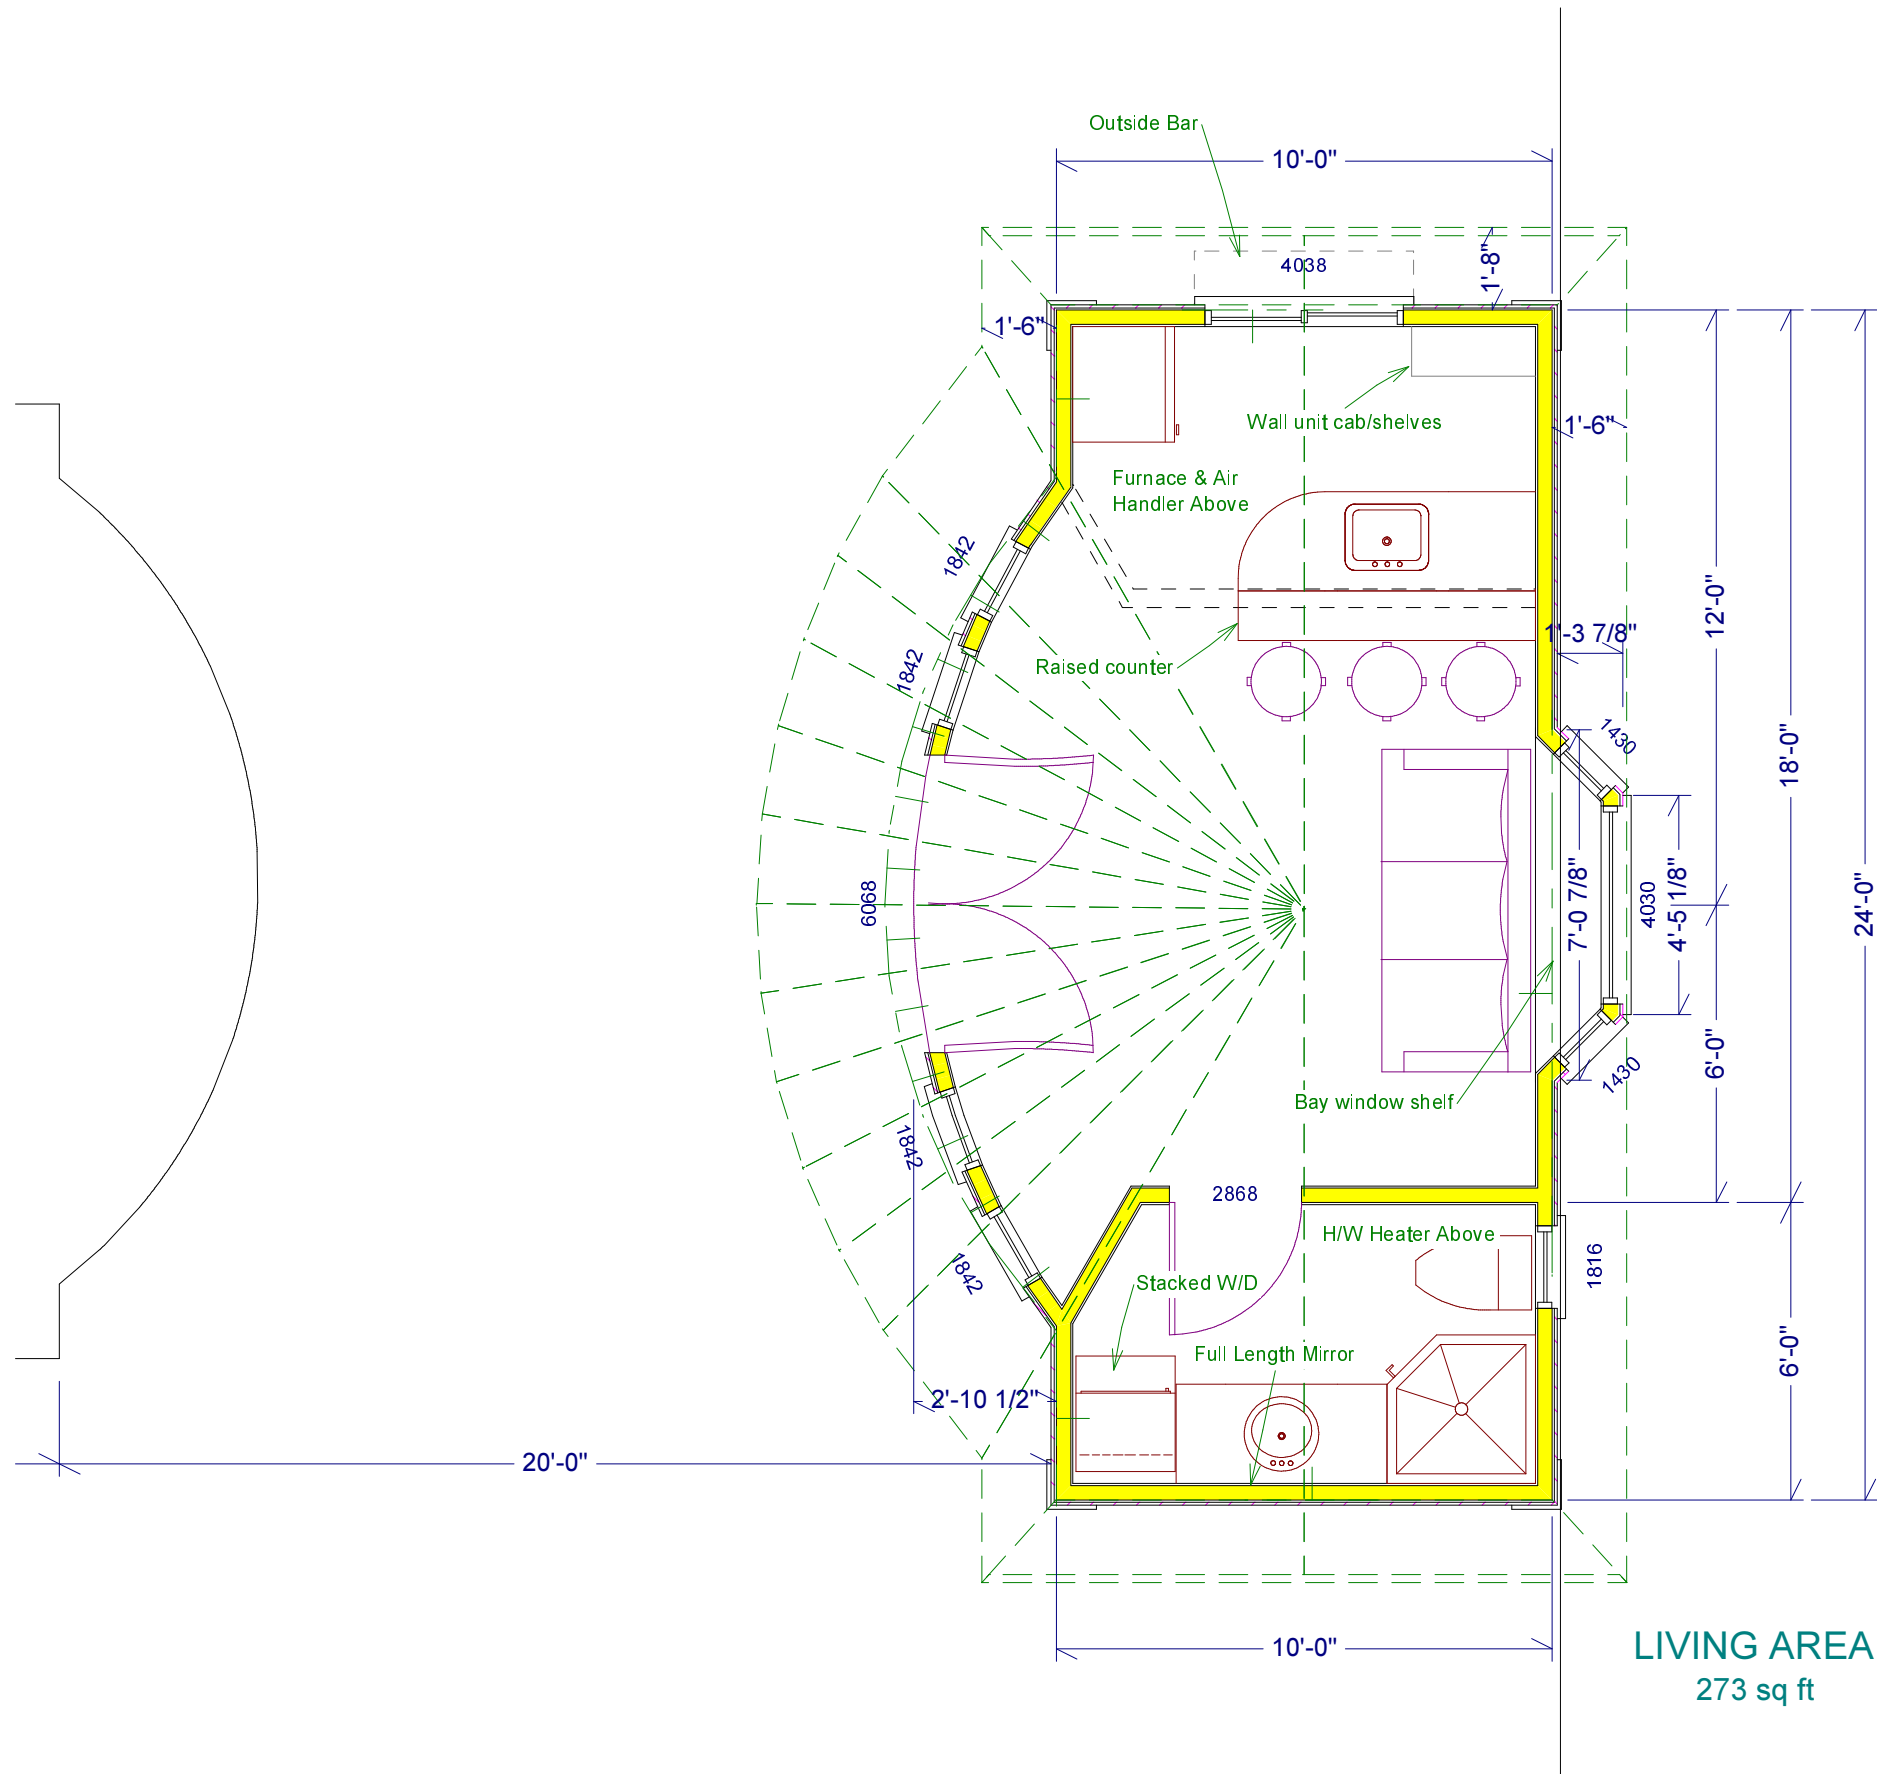

Jim & Theresa Tsunis
Belle Terre, NY

Pool House

Copyright (c) 2003, All rights reserved.

David A. Webb, Inc.

Design, Drafting, Engineering,
General Contracting

516 - 982 - 8502

Date	Drawn by	Scale	Sheet
4/4/03	DW	1/4" = 1'	

Jim & Theresa Tsunis Belle Terre, NY Pool House		<small>Copyright (c) 2003, All rights reserved.</small> David A. Webb, Inc. Design, Drafting, Engineering, General Contracting 516 - 982 - 8502			
		Date	Drawn by	Scale	Sheet
		4/4/03	DW	1/4" = 1'	