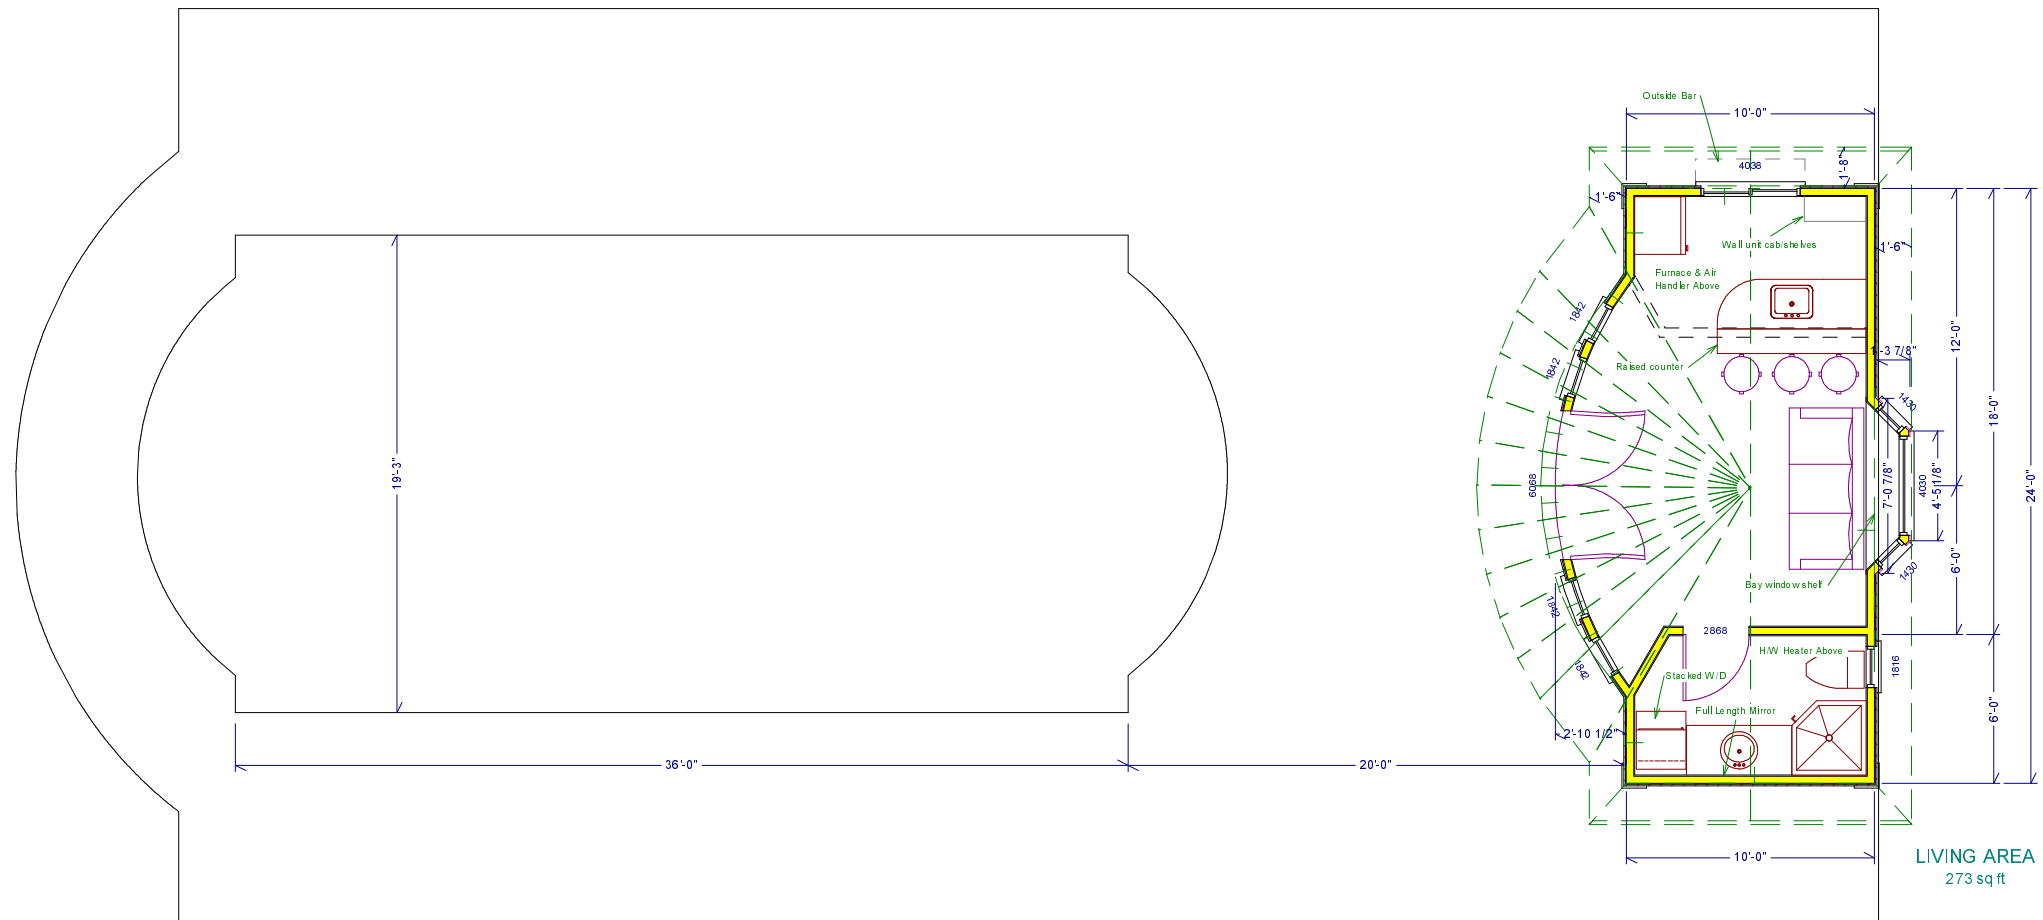

Jim & Theresa Tsunis
Belle Terre, NY

Pool House

Copyright (c) 2003, All rights reserved.

David A. Webb, Inc.

Design, Drafting, Engineering,
General Contracting

516 - 982 - 8502

Date	Drawn by	Scale	Sheet
4/4/03	DW	1/4" = 1'	

Jim & Theresa Tsunis Belle Terre, NY Pool House		<small>Copyright (c) 2003, All rights reserved.</small> David A. Webb, Inc. Design, Drafting, Engineering, General Contracting 516 - 982 - 8502			
		Date	Drawn by	Scale	Sheet
		4/4/03	DW	1/4" = 1'	