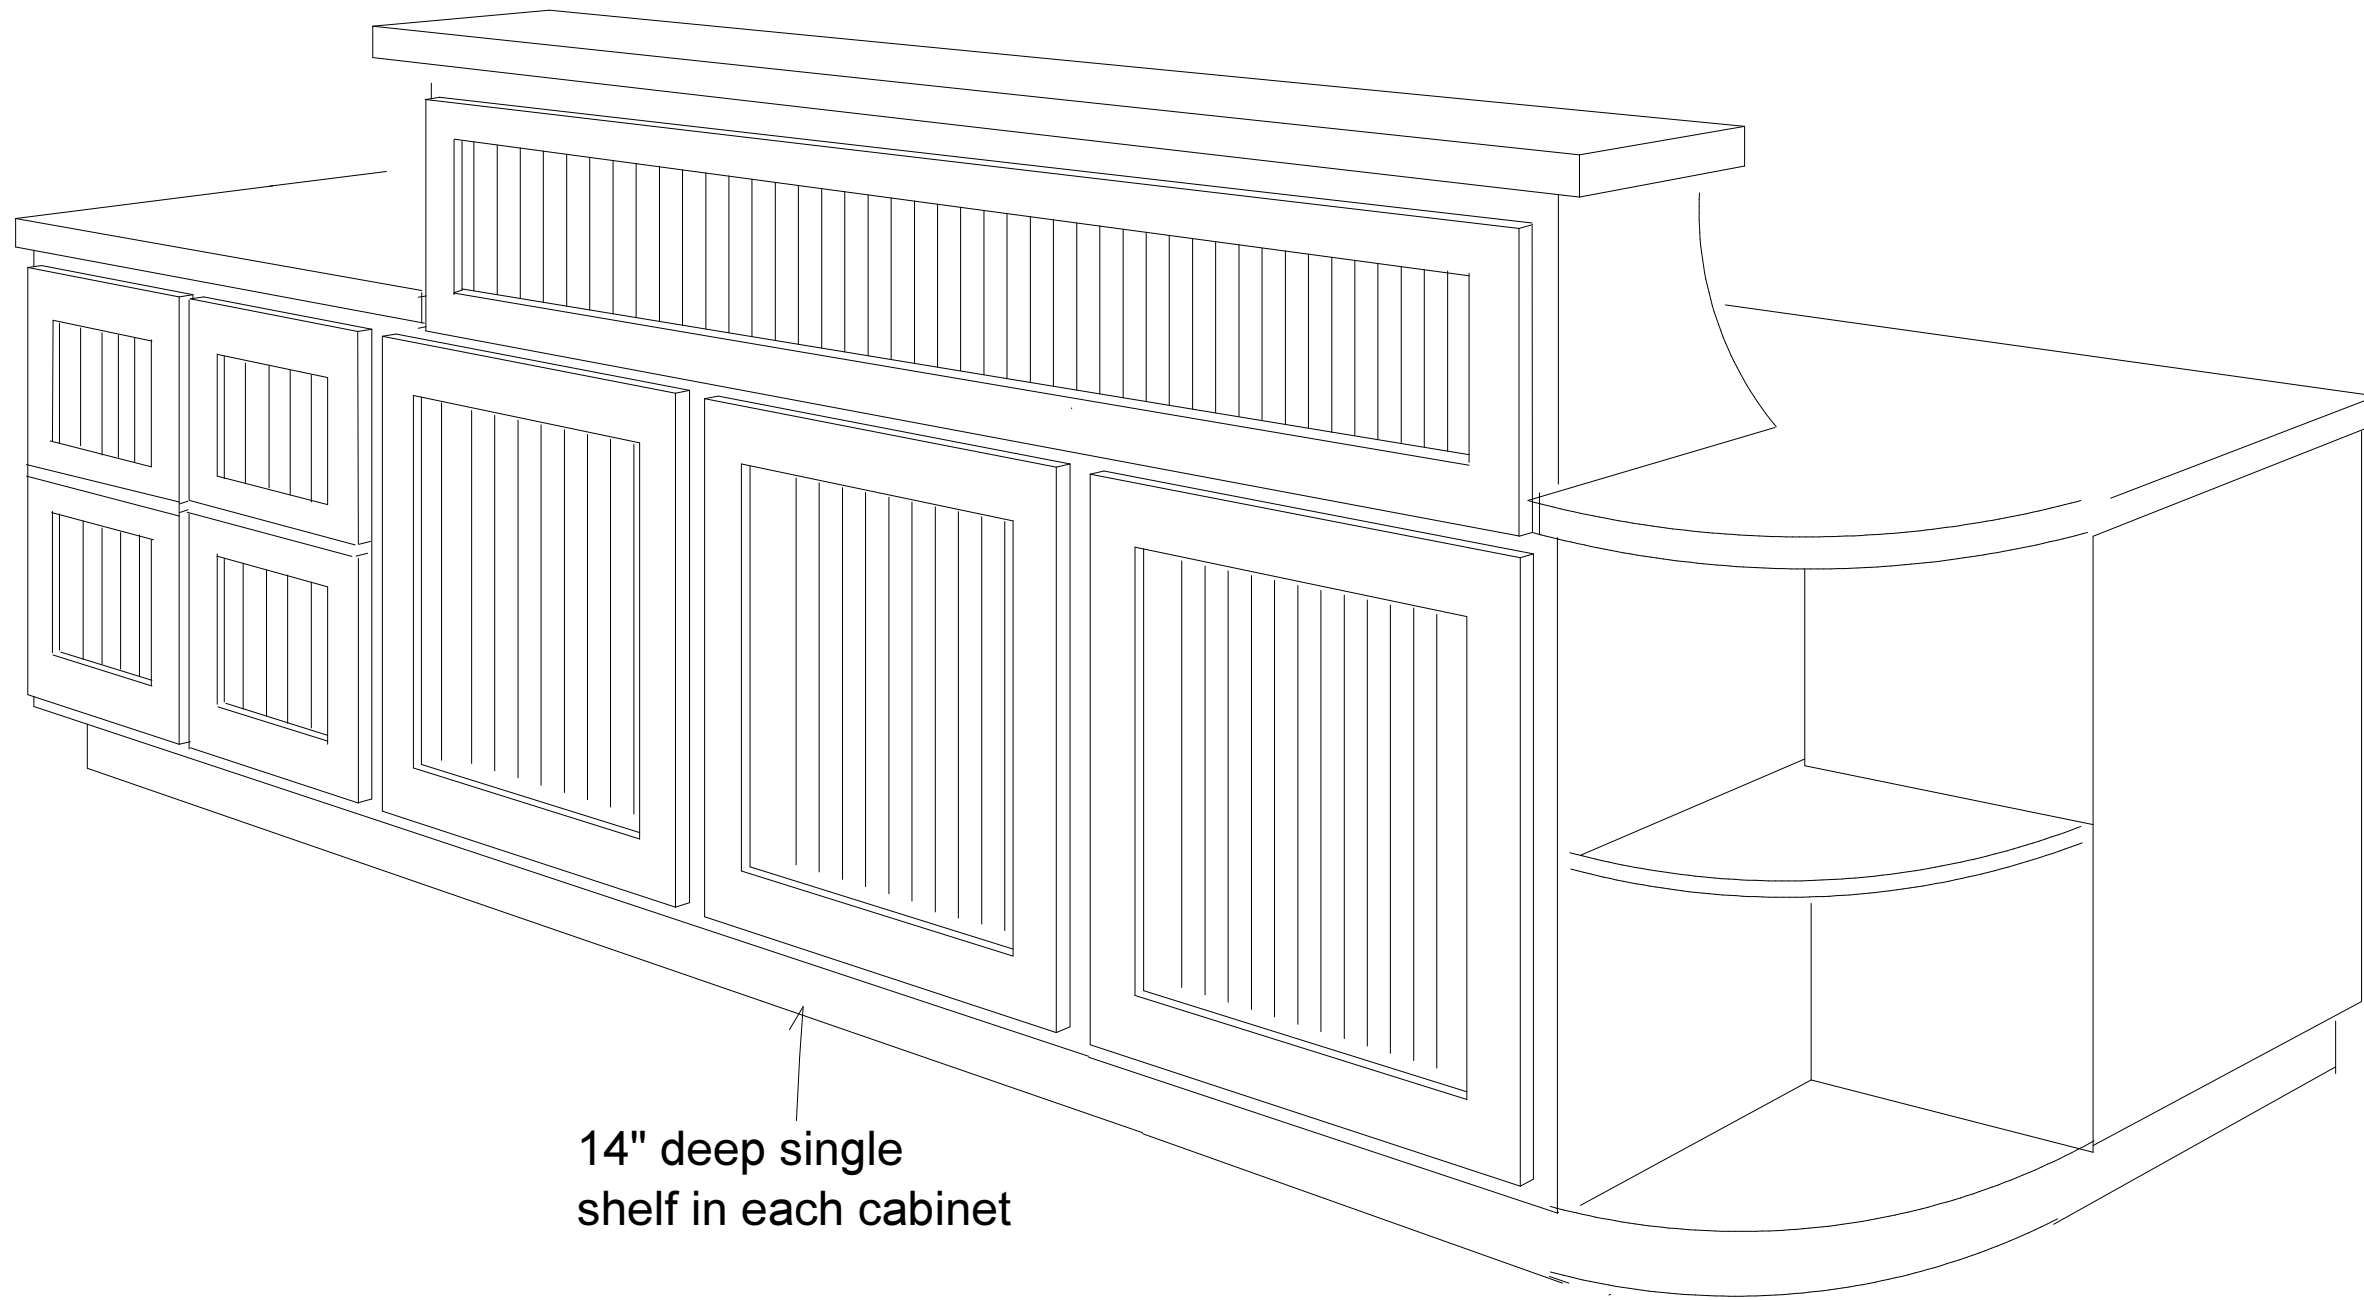

2 Piece Desk Unit

Van De Bovenkamp / Cedering Residence 93 Merchants Path, Bridgehampton, NY Office Furniture		David A. Webb, Inc. Design, Drafting, Engineering, General Contracting 516 - 982 - 8502		
Desk Front Perspective	Date	Drawn by	Scale	Sheet
	8/15/02	DW		

14" deep single
shelf in each cabinet

2 Piece Desk Unit

Van De Bovenkamp /
Cedering Residence
93 Merchants Path, Bridgehampton, NY
Office Furniture

David A. Webb, Inc.
Design, Drafting, Engineering,
General Contracting
516 - 982 - 8502

-All surfaces are sprayed white satin except for the counter top which is to be clear poly.

-The Desk Components are attached, but separable (including the upper shelf component).

-The Desk has a wire chase underneath w/two counter grommets. Continues under Squared File Unit.