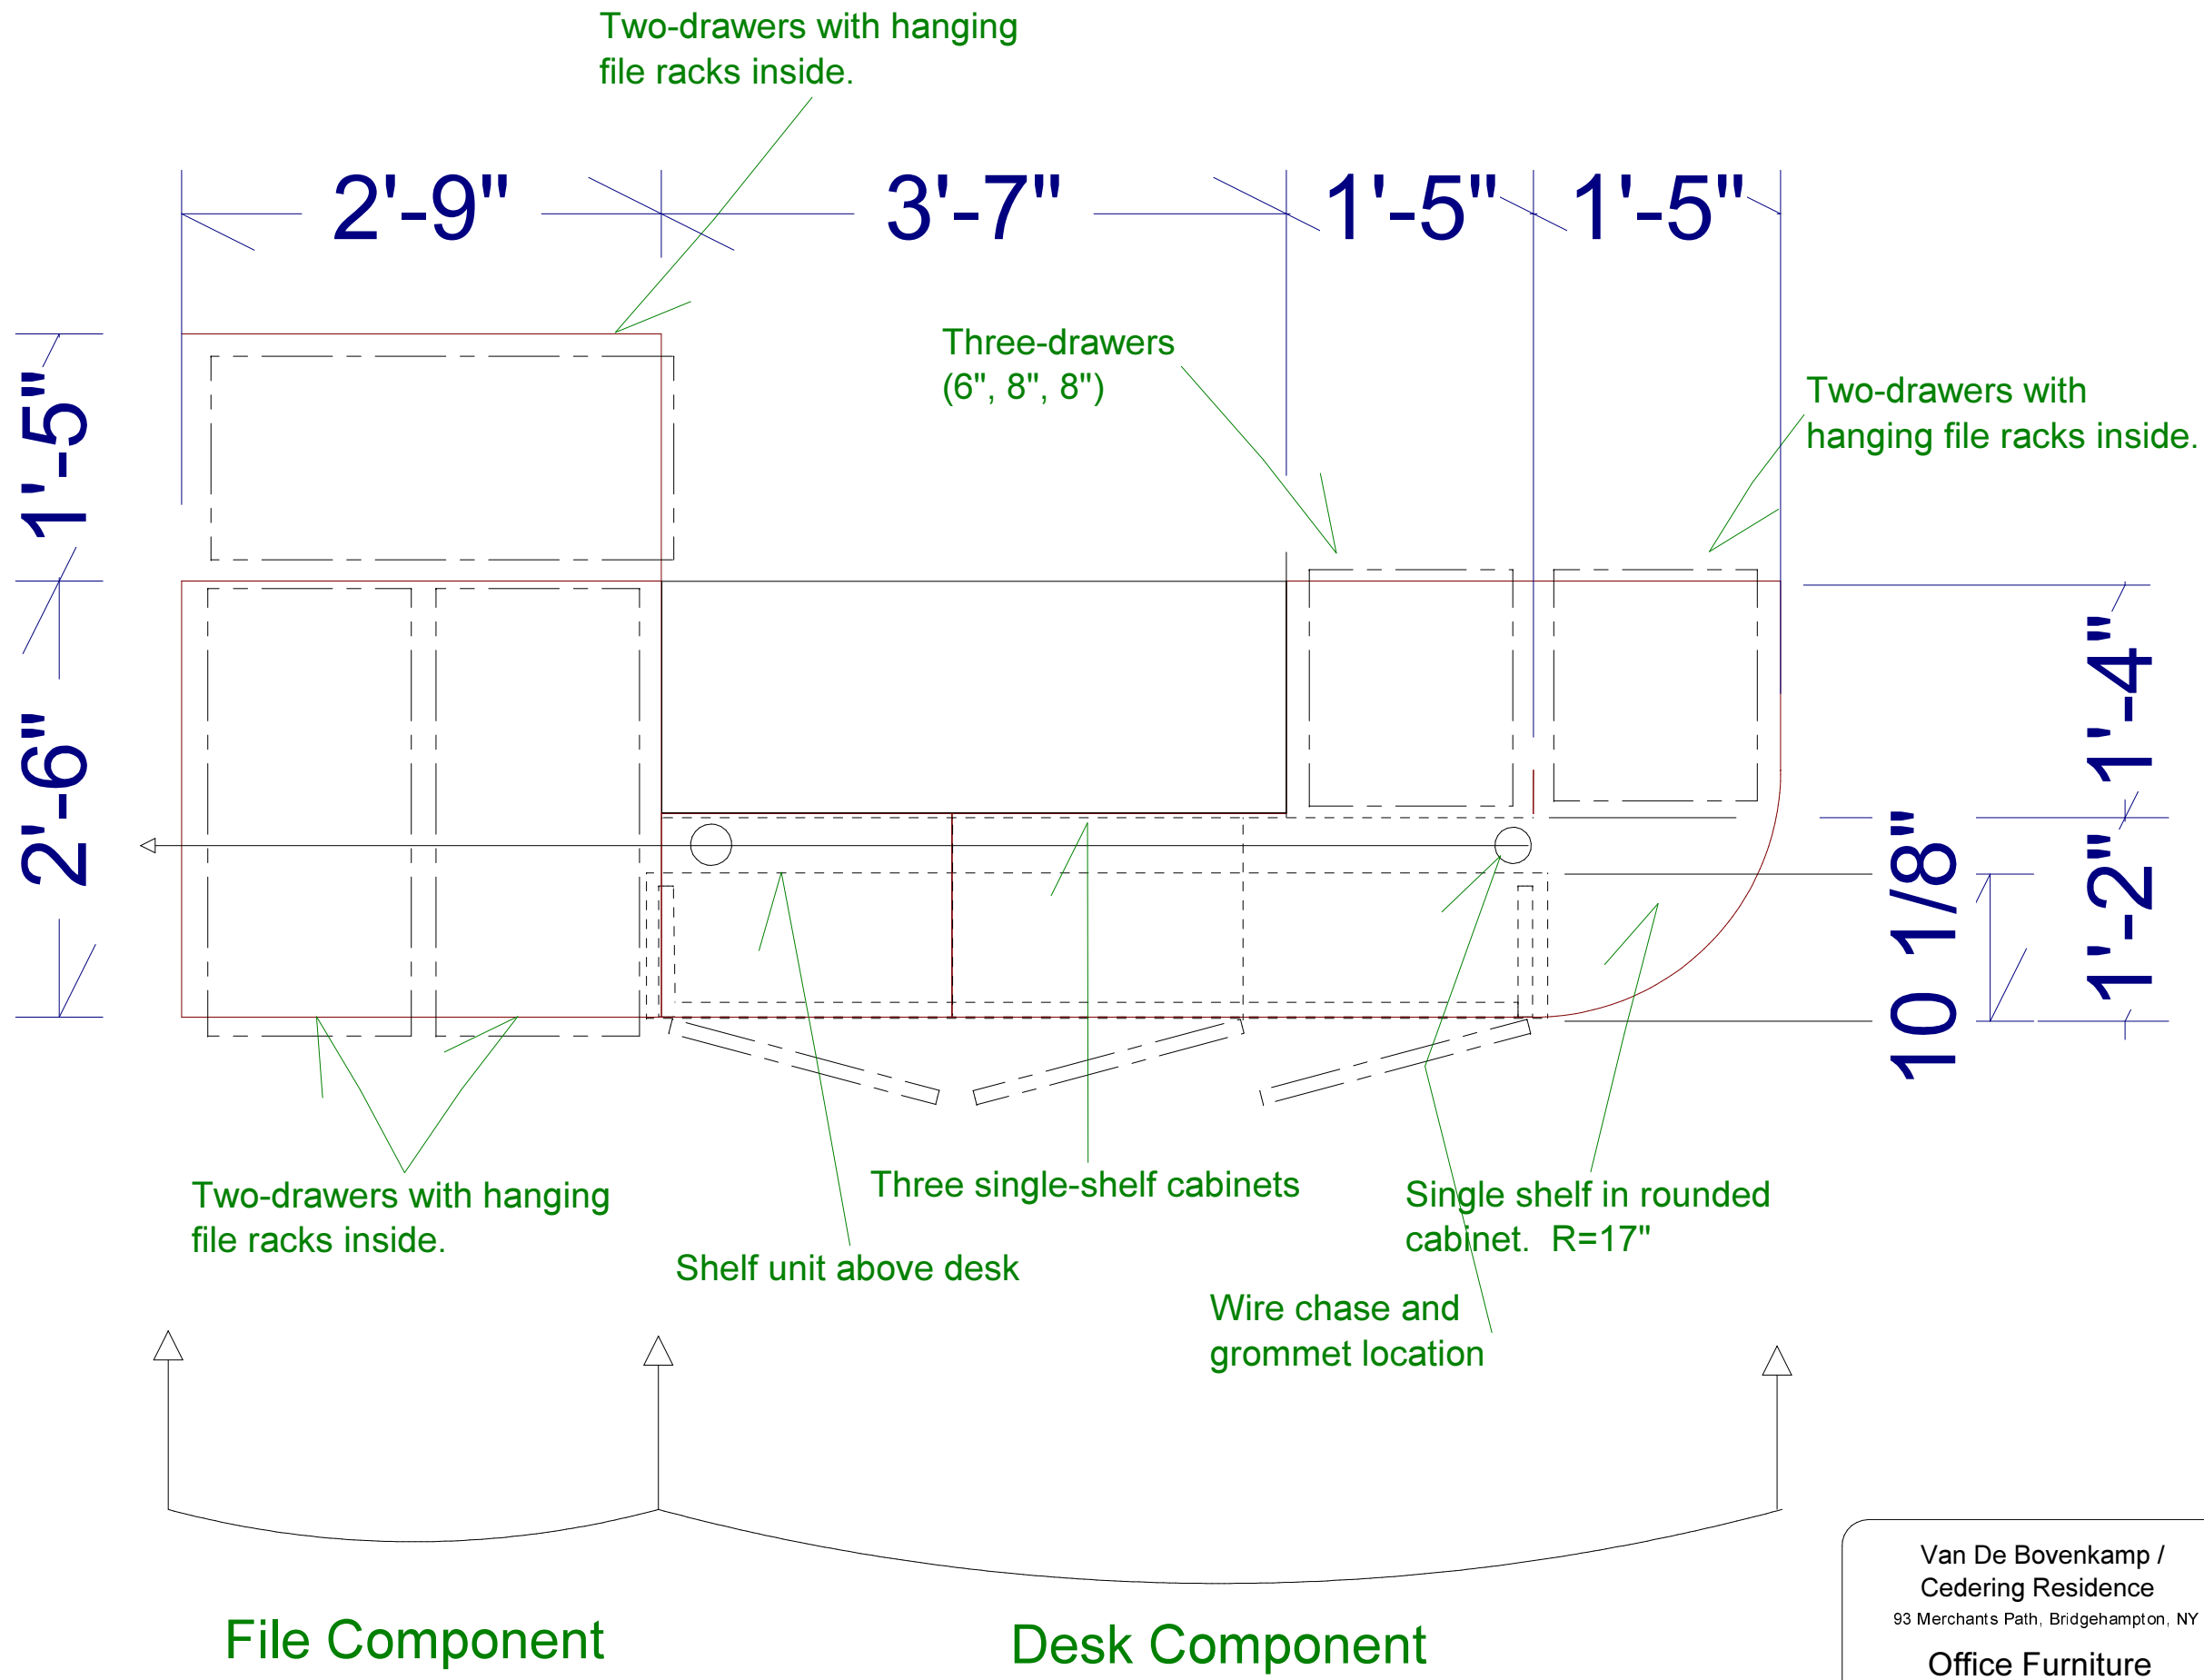

Van De Bovenkamp / Cedering Residence 93 Merchants Path, Bridgehampton, NY Office Furniture	David A. Webb, Inc. Design, Drafting, Engineering, General Contracting 516 - 982 - 8502			
	Date	Drawn by	Scale	Sheet
Desk Detail	8/15/02	DW