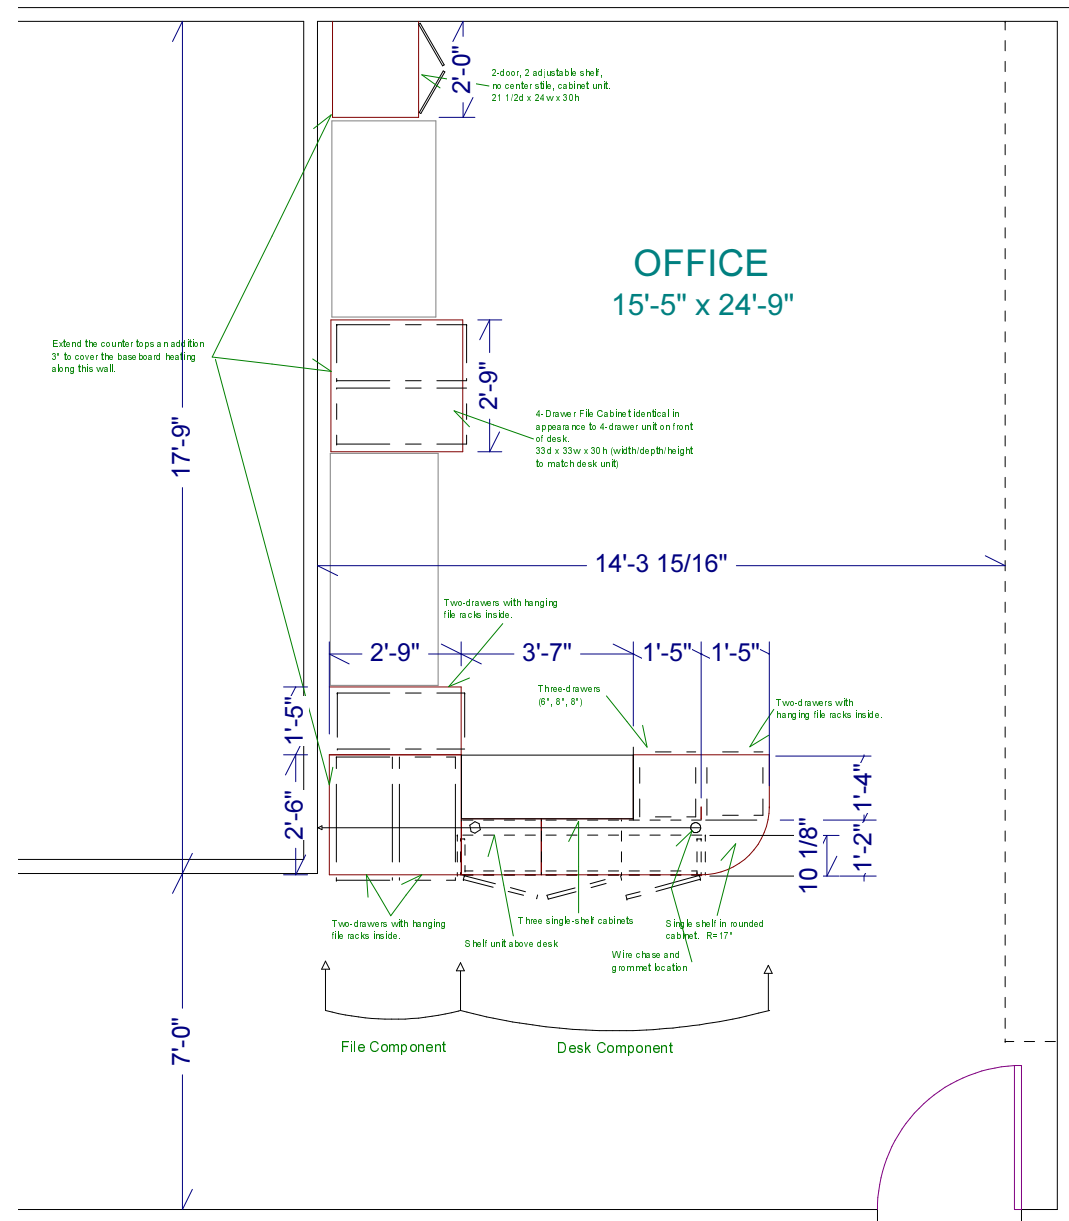

14" deep single
shelf in each cabinet

2 Piece Desk Unit

Van De Bovenkamp /
Cedering Residence
93 Merchants Path, Bridgehampton, NY
Office Furniture

David A. Webb, Inc.
Design, Drafting, Engineering,
General Contracting
516 - 982 - 8502

Details:

-Birch plywood box construction

-Doors, Drawers & False panels are Maple frame with 1/4" beaded plywood insets (wainscotting).

-Counters are mohogany plywood with 3/4" mohogany nosing (rounded on front desk edge, squared elsewhere).

-All surfaces are sprayed white satin except for the counter top which is to be clear poly.

-The Desk Components are attached, but separable (including the upper shelf component).

-The Desk has a wire chase underneath w/two counter grommets. Continues under Squared File Unit.