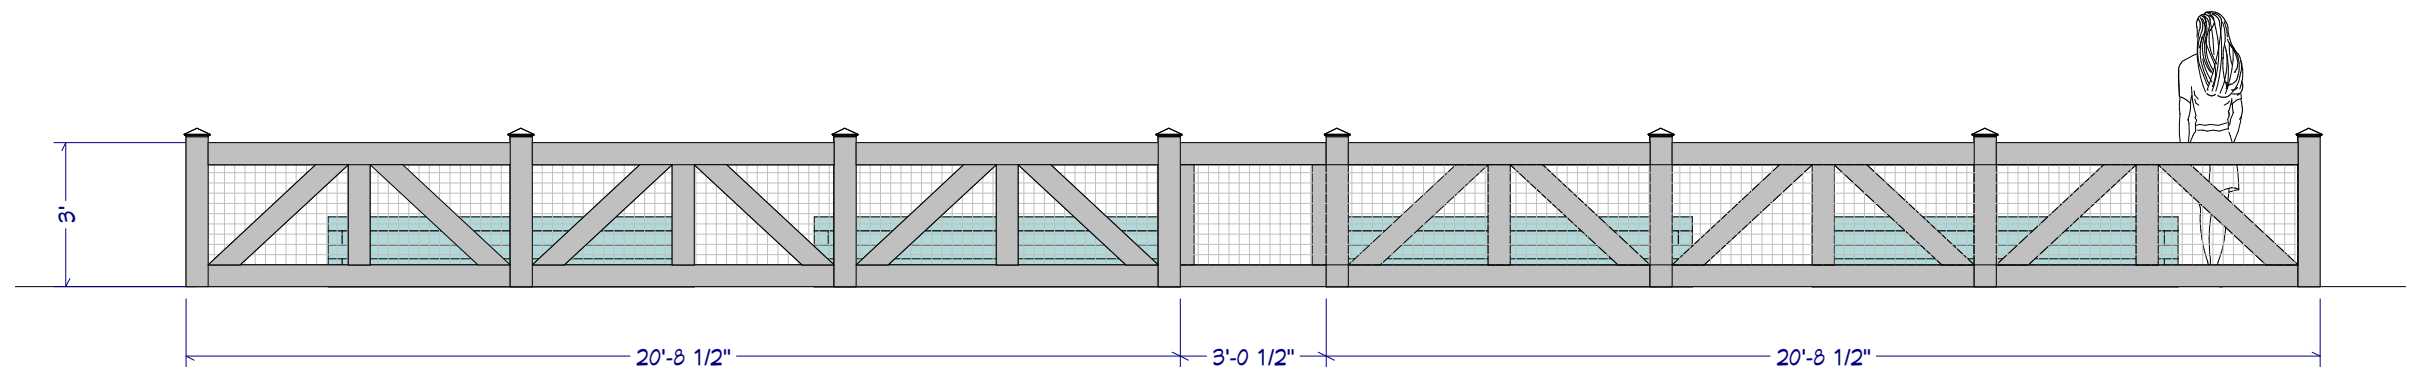

Garden Plan Scale: 1/4" = 1'

18" HIGH PLANTER BEDS

Garden Fence Options Scale: 1/2" = 1'

REV	DATE	DESCRIPTION
4	1/27/16	For Phase I Pricing
5	1/30/16	Misc Elec & Door Dls
6	2/10/16	M/Batt Window Dls
7	5/18/16	M/Batt Window Dls
8	4/4/17	Cabinet Dls
9	5/6/20	Garden Fence