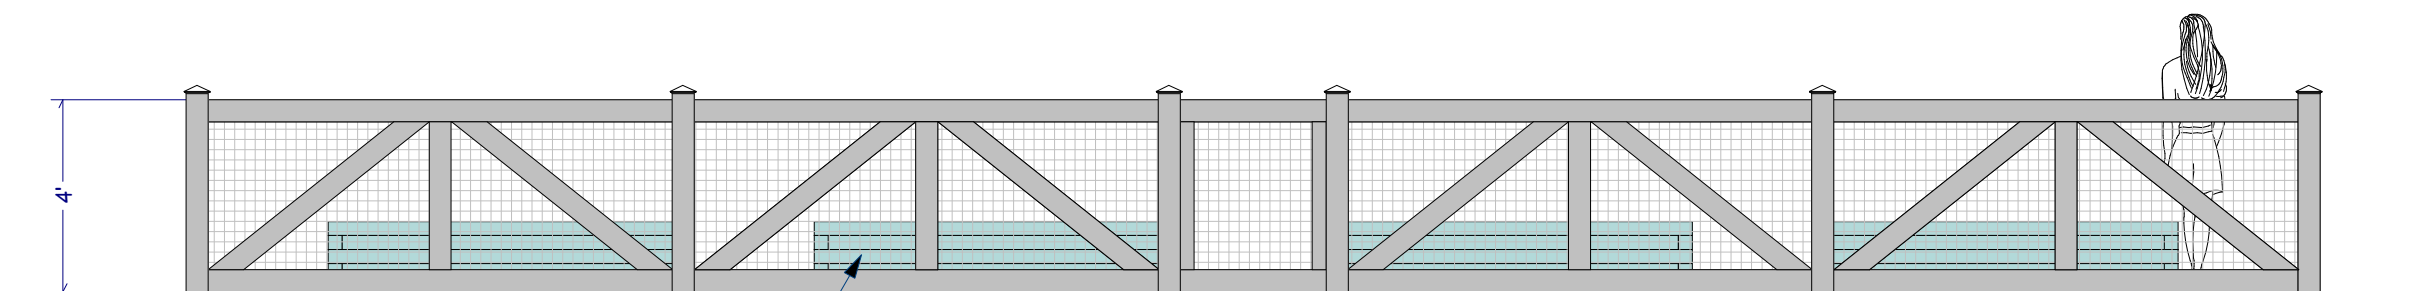

Garden Plan Scale: 1/4" = 1'

18" HIGH PLANTER BEDS

Garden Fence Options Scale: 1/2" = 1'

REV	DATE	DESCRIPTION
4	1/27/16	For Phase I Pricing
5	1/30/16	Misc Elec & Door Dls
6	2/10/16	M/Batt Window Dls
7	5/18/16	M/Batt Window Dls
8	4/4/17	Cabinet Dls
9	5/6/20	Garden Fence